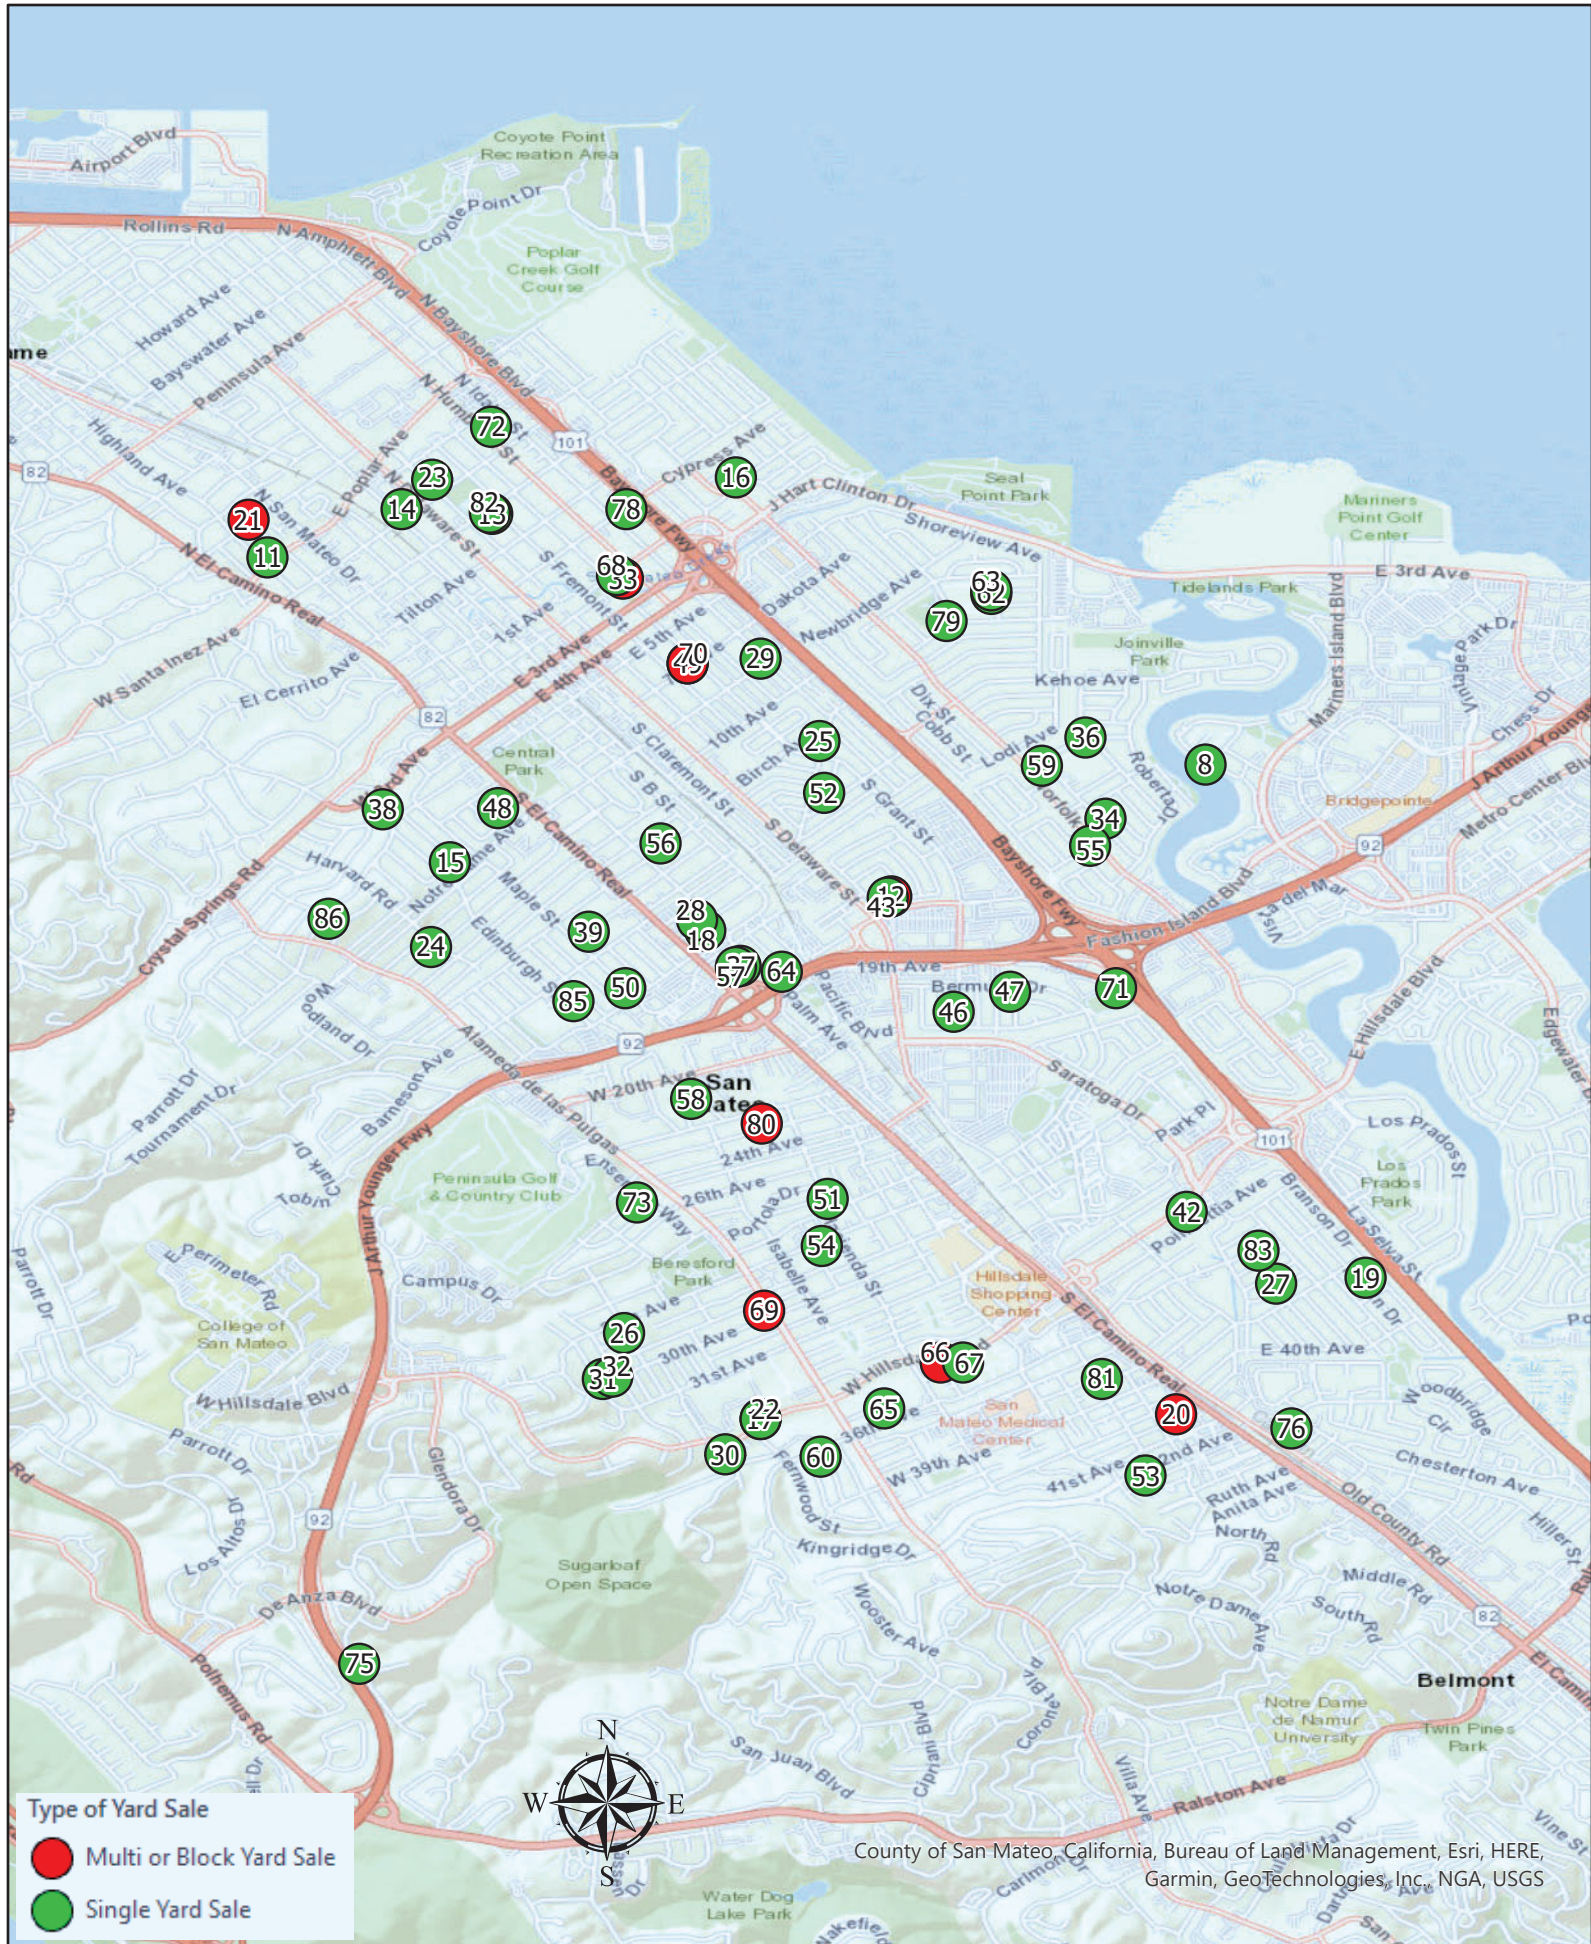

# Citywide Yard Sale Locations

Yard Sale ID	Full Street Address (ex. 143	Zip Code	Type of Yard Sale	Yard Sale Day	Household
8	1033 Shoal Drive	94404	Single Yard Sale	Saturday and Sunday	Antiques,Collectibles,Holiday_Items,Pet_Items
11	37 E POPLAR AVE	94401	Single Yard Sale	Saturday Only	Toys
12	629 CONNIE AVE	94402	Multi or Block Yard Sale	Saturday Only	Collectibles,Crafts,Holiday_Items
13	151 N FREMONT ST A	94401	Single Yard Sale	Saturday Only	Antiques,Collectibles,Toys
14	314 N CLAREMONT ST	94401	Single Yard Sale	Saturday Only	
15	620 ALHAMBRA RD	94402	Single Yard Sale	Saturday Only	
16	1525 2nd Avenue	94401	Single Yard Sale	Saturday and Sunday	Toys
17	612 W HILLSDALE BLVD	94403	Single Yard Sale	Saturday and Sunday	Collectibles,Crafts,Holiday_Items,Posters,Toys
18	36 16TH AVE	94402	Single Yard Sale	Saturday and Sunday	Antiques,Collectibles,Holiday_Items,Rugs
19	3925 MARTIN DR	94403	Single Yard Sale	Sunday Only	Crafts,Pet_Items,Toys
20	4000 S EL CAMINO REAL,	94403	Multi or Block Yard Sale	Saturday Only	Antiques,Collectibles,Holiday_Items
21	229 East Bellevue Ave	94401	Multi or Block Yard Sale	Saturday Only	Antiques,Collectibles,Posters
22	612 W HILLSDALE BLVD	94403	Single Yard Sale	Saturday and Sunday	Antiques,Collectibles,Crafts,Holiday_Items,Posters,Toys
23	322 N ELDORADO ST	94401	Single Yard Sale	Saturday Only	Pet_Items,Toys
24	920 HARVARD RD	94402	Single Yard Sale	Saturday Only	Collectibles,Posters
25	1017 SUNNYBRAE BLVD	94402	Single Yard Sale	Saturday and Sunday	Collectibles,Posters
26	750 VENTURA AVE	94403	Single Yard Sale	Saturday and Sunday	Toys
27	313 Estrella Way	94403	Single Yard Sale	Saturday Only	Crafts,Holiday_Items,Toys
28	35 16TH AVE	94402	Single Yard Sale	Saturday and Sunday	Toys
29	830 S IDAHO ST	94402	Single Yard Sale	Saturday Only	Crafts,Holiday_Items
30	3408 E LAUREL CREEK DR	94403	Single Yard Sale	Saturday Only	Antiques,Collectibles,Pet_Items
31	2915 Sunset Terrace	94403	Single Yard Sale	Saturday Only	Antiques,Collectibles
32	2916 MONTEREY ST	94403	Single Yard Sale	Sunday Only	Holiday_Items,Pet_Items,Toys
33	19 CREEKSIDE LN	94401	Multi or Block Yard Sale	Saturday Only	Collectibles
34	1727 Eisenhower St	94403	Single Yard Sale	Saturday Only	Antiques,Collectibles,Holiday_Items,Pet_Items,Posters,Toys
36	1656 VAN BUREN ST	94403	Single Yard Sale	Saturday and Sunday	Crafts,Toys
37	1731 Ivy Street	94402	Single Yard Sale	Saturday Only	Collectibles,Crafts
38	232 VIRGINIA AVE	94402	Single Yard Sale	Saturday and Sunday	
39	127 MADISON AVE	94402	Single Yard Sale	Sunday Only	Toys
40	1368 Parrott Drive	94402	Single Yard Sale	Saturday and Sunday	
41	3921 Martin Drive	94403	Single Yard Sale	Saturday Only	Posters,Rugs
42	178 E HILLSDALE BLVD	94403	Single Yard Sale	Saturday and Sunday	Antiques,Collectibles,Crafts
43	621 CONNIE AVE	94402	Single Yard Sale	Saturday and Sunday	Antiques,Collectibles,Holiday_Items,Pet_Items,Posters
44	24 Creekside Ln San Mateo	94401-2993	Multi or Block Yard Sale	Saturday Only	
46	2064 GINNEVER ST	94403	Single Yard Sale	Sunday Only	
47	2010 SULLIVAN ST	94403	Single Yard Sale	Saturday and Sunday	Holiday_Items,Pet_Items
48	530 E CAPISTRANO WAY	94402	Single Yard Sale	Saturday and Sunday	Crafts,Toys
49	821 7TH AVE	94402	Single Yard Sale	Saturday and Sunday	Crafts,Pet_Items
50	1536 Maple Street	94402	Single Yard Sale	Saturday Only	Antiques,Collectibles,Holiday_Items
51	2661 Hacienda St	94403	Single Yard Sale	Sunday Only	
52	825 FLEETWOOD DR	94402	Single Yard Sale	Saturday and Sunday	Crafts,Toys
53	134 43RD AVE	94403	Single Yard Sale	Saturday and Sunday	Collectibles,Crafts,Holiday_Items,Posters,Rugs,Toys
54	225 28TH AVE	94403	Single Yard Sale	Saturday Only	
55	1768 S NORFOLK ST	94403	Single Yard Sale	Saturday Only	
56	127 12th Avenue	94402	Single Yard Sale	Saturday and Sunday	Pet_Items,Toys
57	1731 IVY ST	94402	Single Yard Sale	Saturday and Sunday	Toys
58	2038 ISABELLE AVE	94403	Single Yard Sale	Saturday and Sunday	Crafts,Toys
59	1668 EISENHOWER ST	94403	Single Yard Sale	Saturday and Sunday	Toys
60	3606 KENWOOD AVE	94403	Single Yard Sale	Saturday Only	Collectibles,Crafts,Posters,Toys
62	932 DAISY ST	94401	Single Yard Sale	Saturday Only	
63	924 DAISY ST	94401	Single Yard Sale	Saturday Only	
64	1820 GUM ST	94402	Single Yard Sale	Sunday Only	Antiques
65	403 Voelker Dr	94403	Single Yard Sale	Saturday Only	
66	169 W HILLSDALE BLVD APT B	94403	Multi or Block Yard Sale	Saturday Only	Antiques,Crafts,Holiday_Items,Pet_Items
67	151 W HILLSDALE BLVD APT B	94403	Single Yard Sale	Saturday and Sunday	Antiques,Collectibles,Crafts,Holiday_Items,Pet_Items,Posters,Toys
68	11 CREEKSIDE LN	94401	Single Yard Sale	Saturday and Sunday	Crafts
69	2916 ALAMEDA DE LAS PULGAS	94403	Multi or Block Yard Sale	Saturday Only	Pet_Items
70	821 Seventh Ave	94402	Multi or Block Yard Sale	Saturday and Sunday	Crafts,Pet_Items
71	1089 ANNAPOLIS DR	94403	Single Yard Sale	Sunday Only	Antiques,Collectibles,Holiday_Items,Toys
72	23 THOMAS CT	94401	Single Yard Sale	Saturday and Sunday	Holiday_Items,Toys
73	607 Pico Ave	94403	Single Yard Sale	Saturday Only	Crafts,Toys
75	1842 parkwood dr	94403	Single Yard Sale	Saturday Only	
76	161 BLOSSOM CIR UNIT 2D	94403	Single Yard Sale	Saturday Only	Crafts,Holiday_Items,Rugs
78	1116 Cypress Ave	94401	Single Yard Sale	Saturday and Sunday	Toys
79	1625 Dale Ave	94401	Single Yard Sale	Sunday Only	Toys
80	234 23RD AVE	94403	Multi or Block Yard Sale	Saturday Only	Collectibles,Toys
81	3803 COLEGROVE ST	94403	Single Yard Sale	Saturday Only	Collectibles,Crafts,Holiday_Items,Rugs,Toys
82	738 MONTE DIABLO AVE	94401	Single Yard Sale	Saturday and Sunday	
83	304 SAN MIGUEL AVE	94403	Single Yard Sale	Saturday Only	Antiques,Crafts,Holiday_Items,Rugs,Toys
85	1501 EDINBURGH ST	94402	Single Yard Sale	Sunday Only	Posters,Toys
86	518 Nevada Ave	94402	Single Yard Sale	Saturday and Sunday	Antiques,Collectibles,Holiday_Items,Rugs