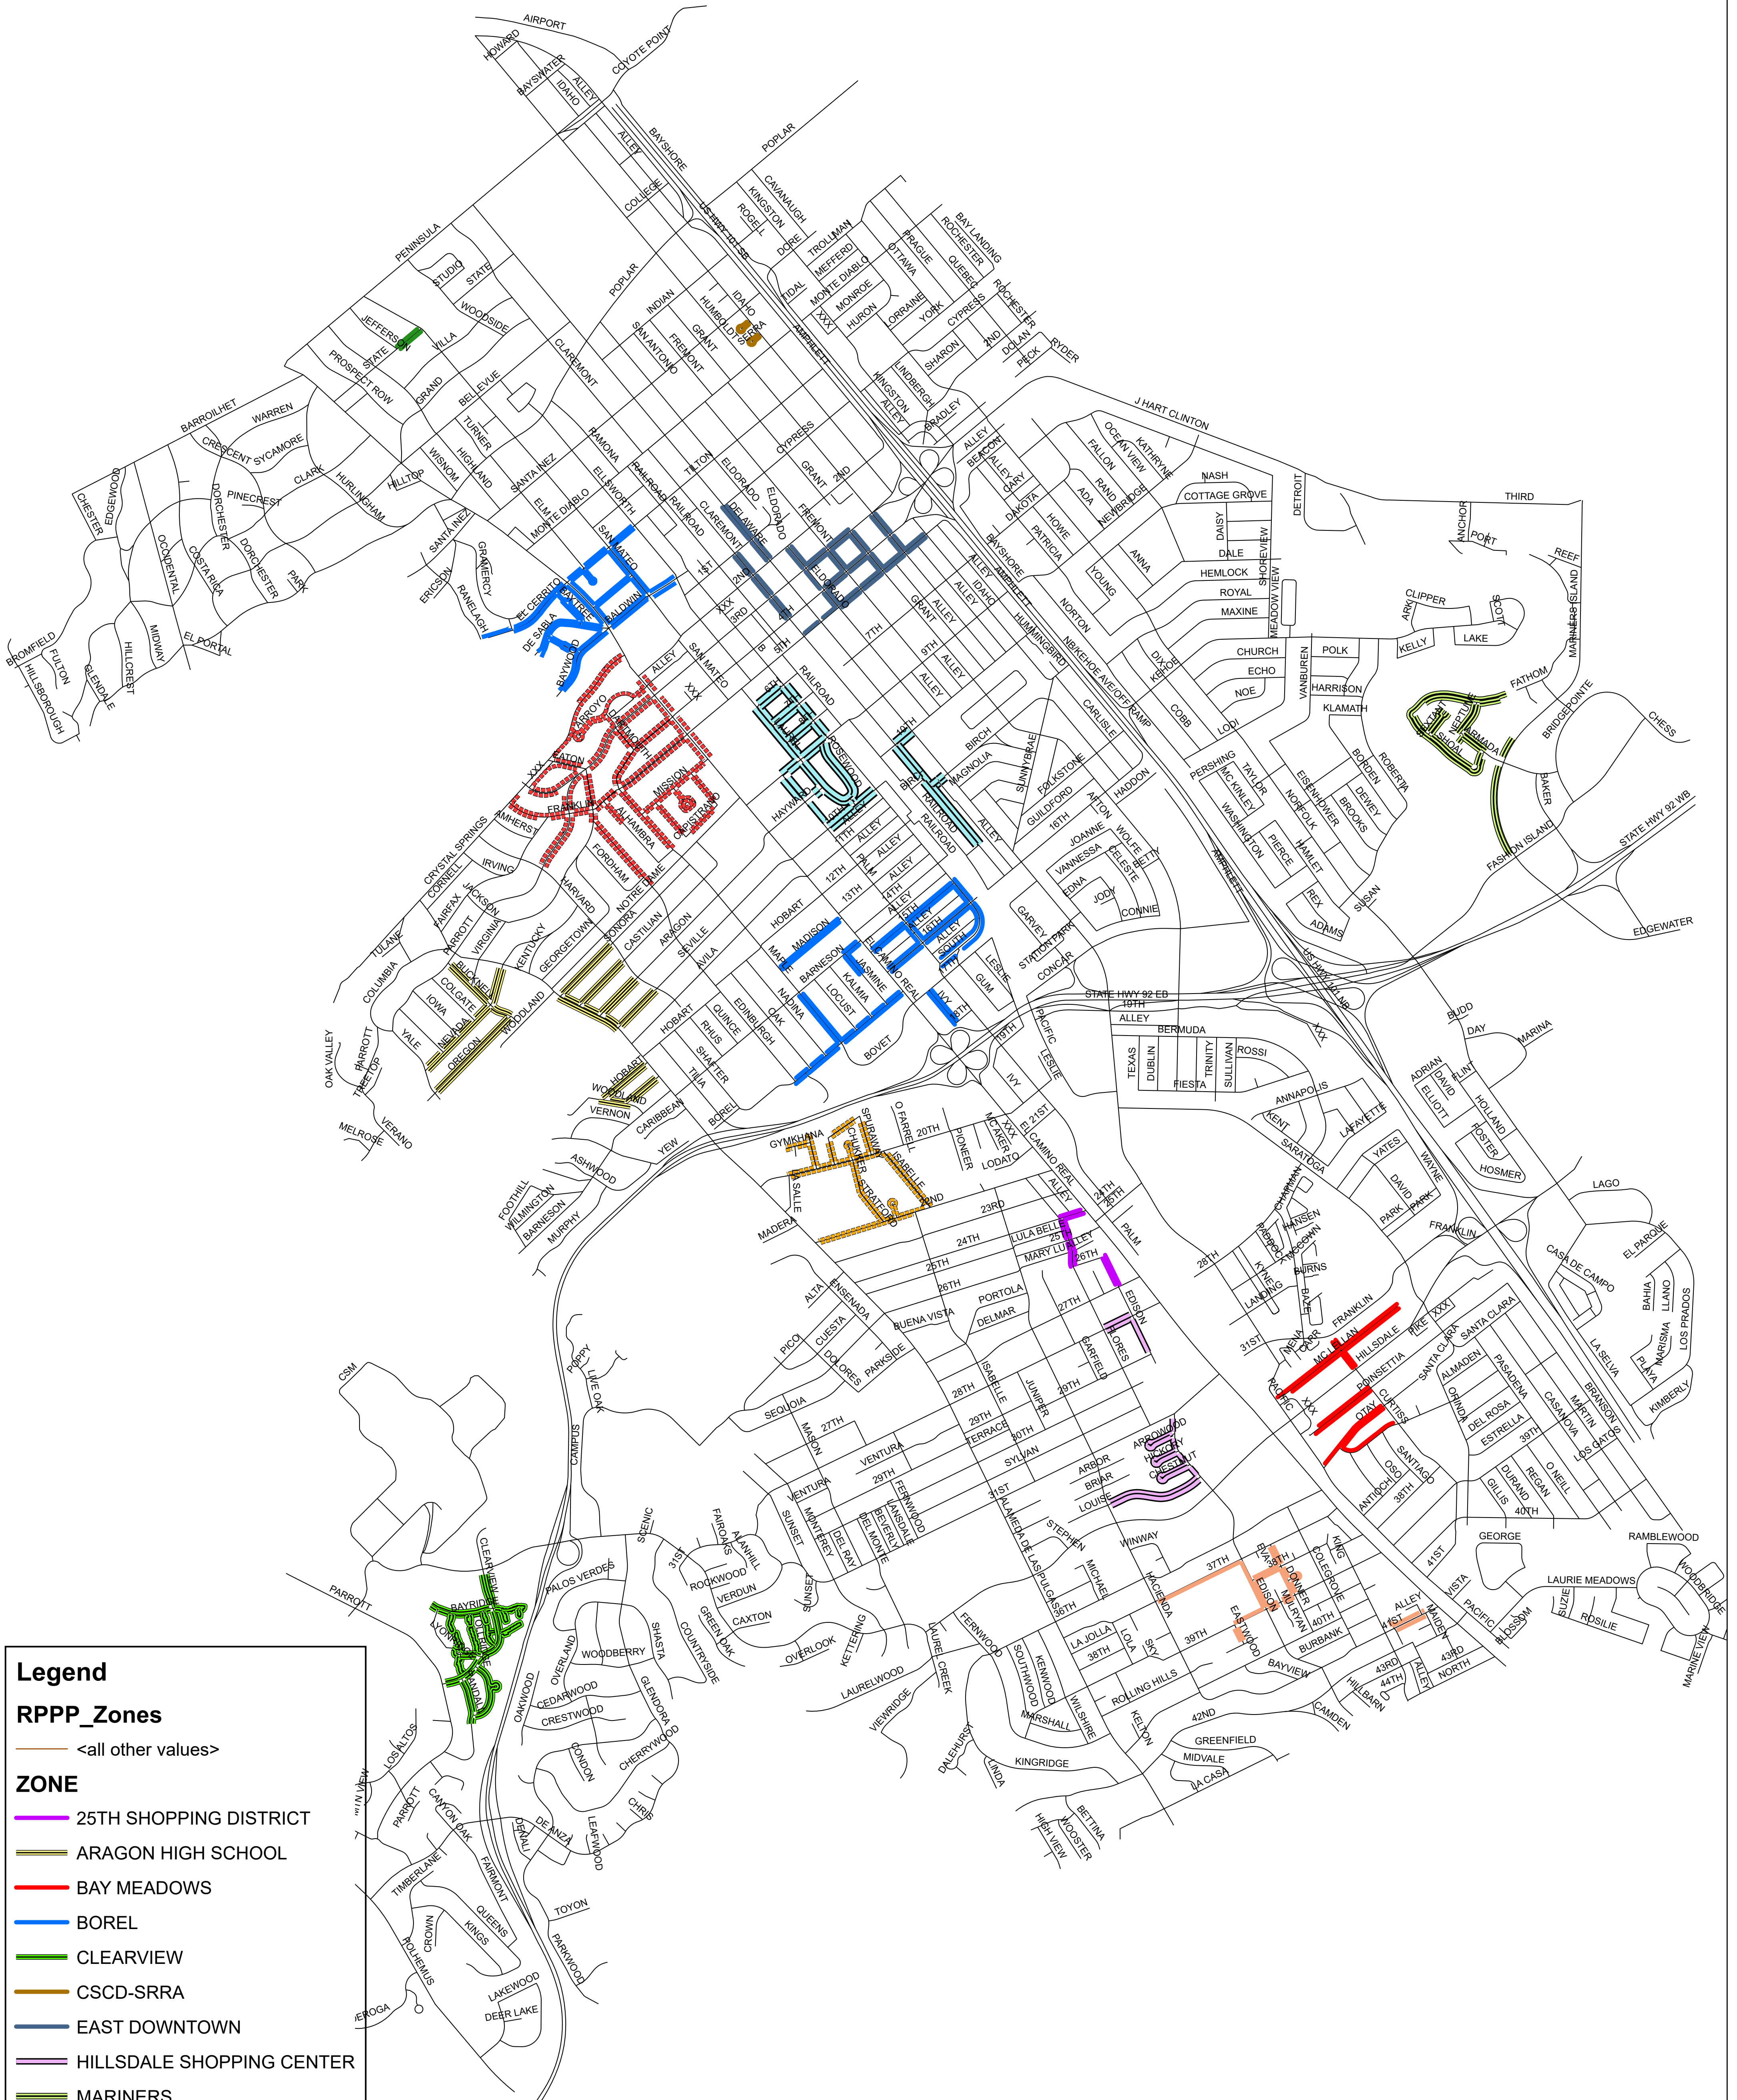

Residential Parking Permit Map

Legend

RPPP_Zones

<all other values>

ZONE

- 25TH SHOPPING DISTRICT
- ARAGON HIGH SCHOOL
- BAY MEADOWS
- BOREL
- CLEARVIEW
- CSCD-SRRA
- EAST DOWNTOWN
- HILLSDALE SHOPPING CENTER
- MARINERS
- NORTH DOWNTOWN
- SAN MATEO MEDICAL CENTER
- SERRA HIGH SCHOOL
- SOUTH DOWNTOWN
- STATE
- WEST DOWNTOWN
- Streets