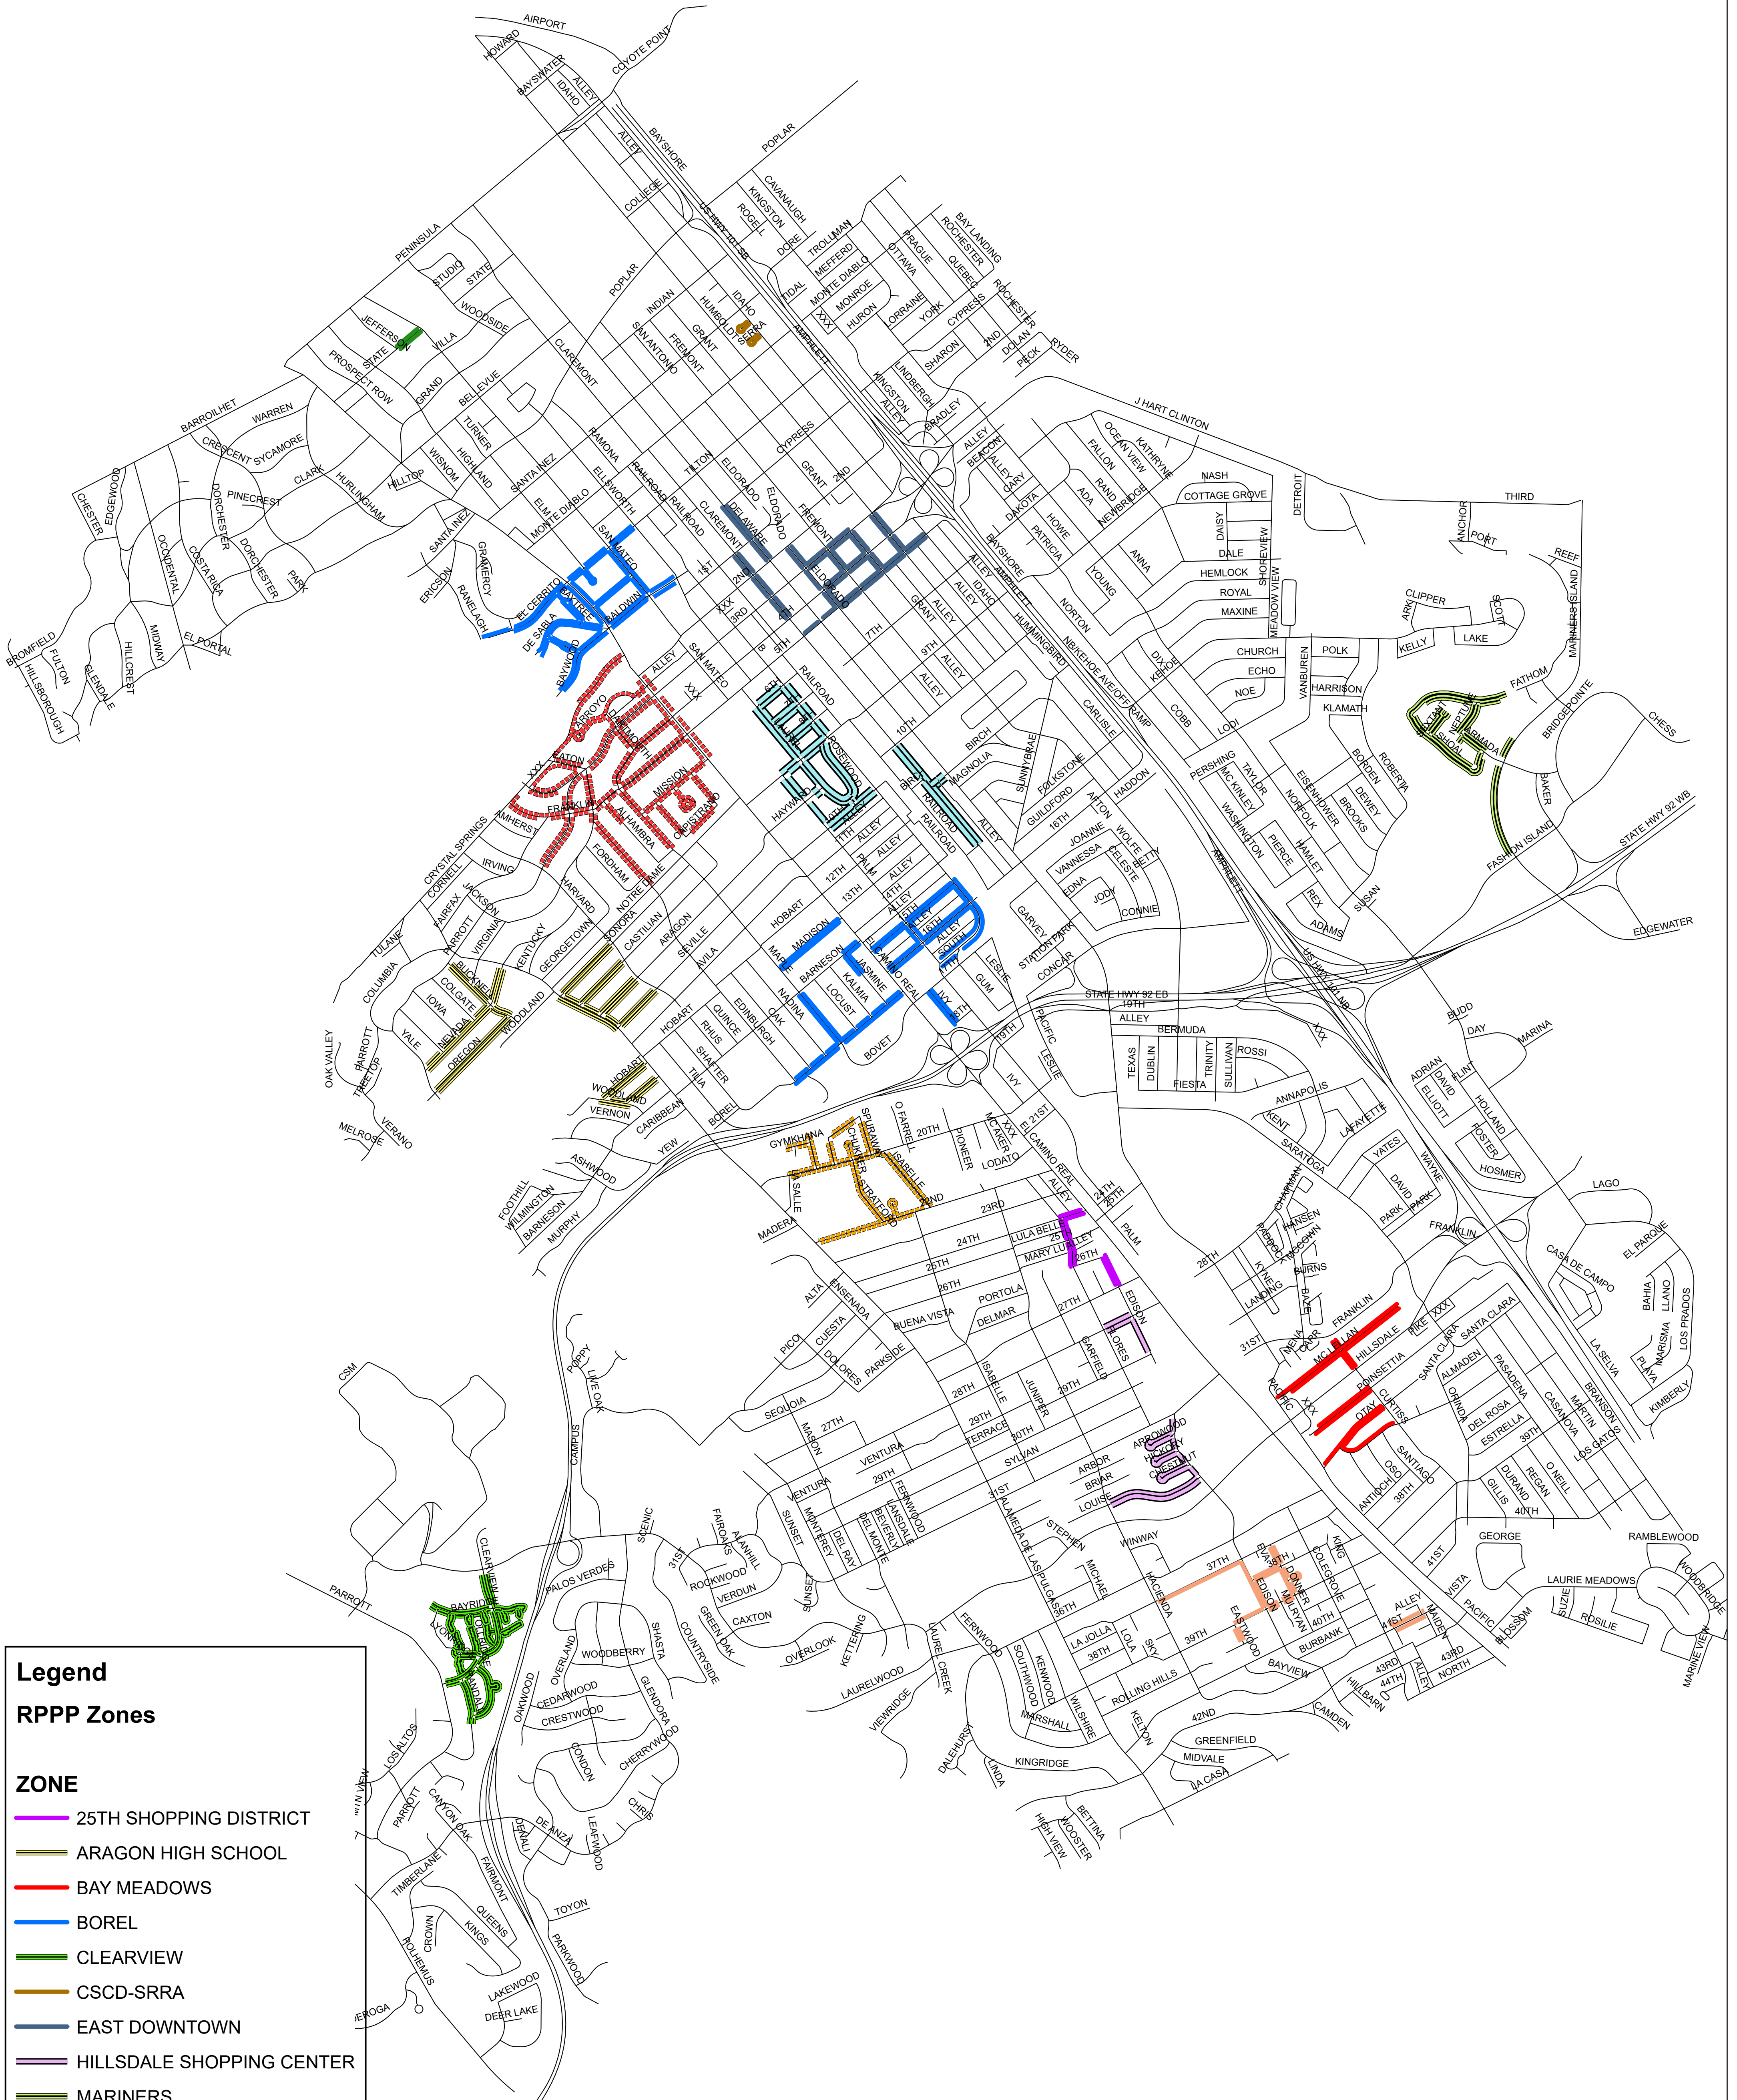

Residential Parking Permit Map

Legend

RPPP Zones

ZONE

- 25TH SHOPPING DISTRICT
- ARAGON HIGH SCHOOL
- BAY MEADOWS
- BOREL
- CLEARVIEW
- CSCD-SRRA
- EAST DOWNTOWN
- HILLSDALE SHOPPING CENTER
- MARINERS
- NORTH DOWNTOWN
- SAN MATEO MEDICAL CENTER
- SERRA HIGH SCHOOL
- SOUTH DOWNTOWN
- STATE
- WEST DOWNTOWN
- Streets