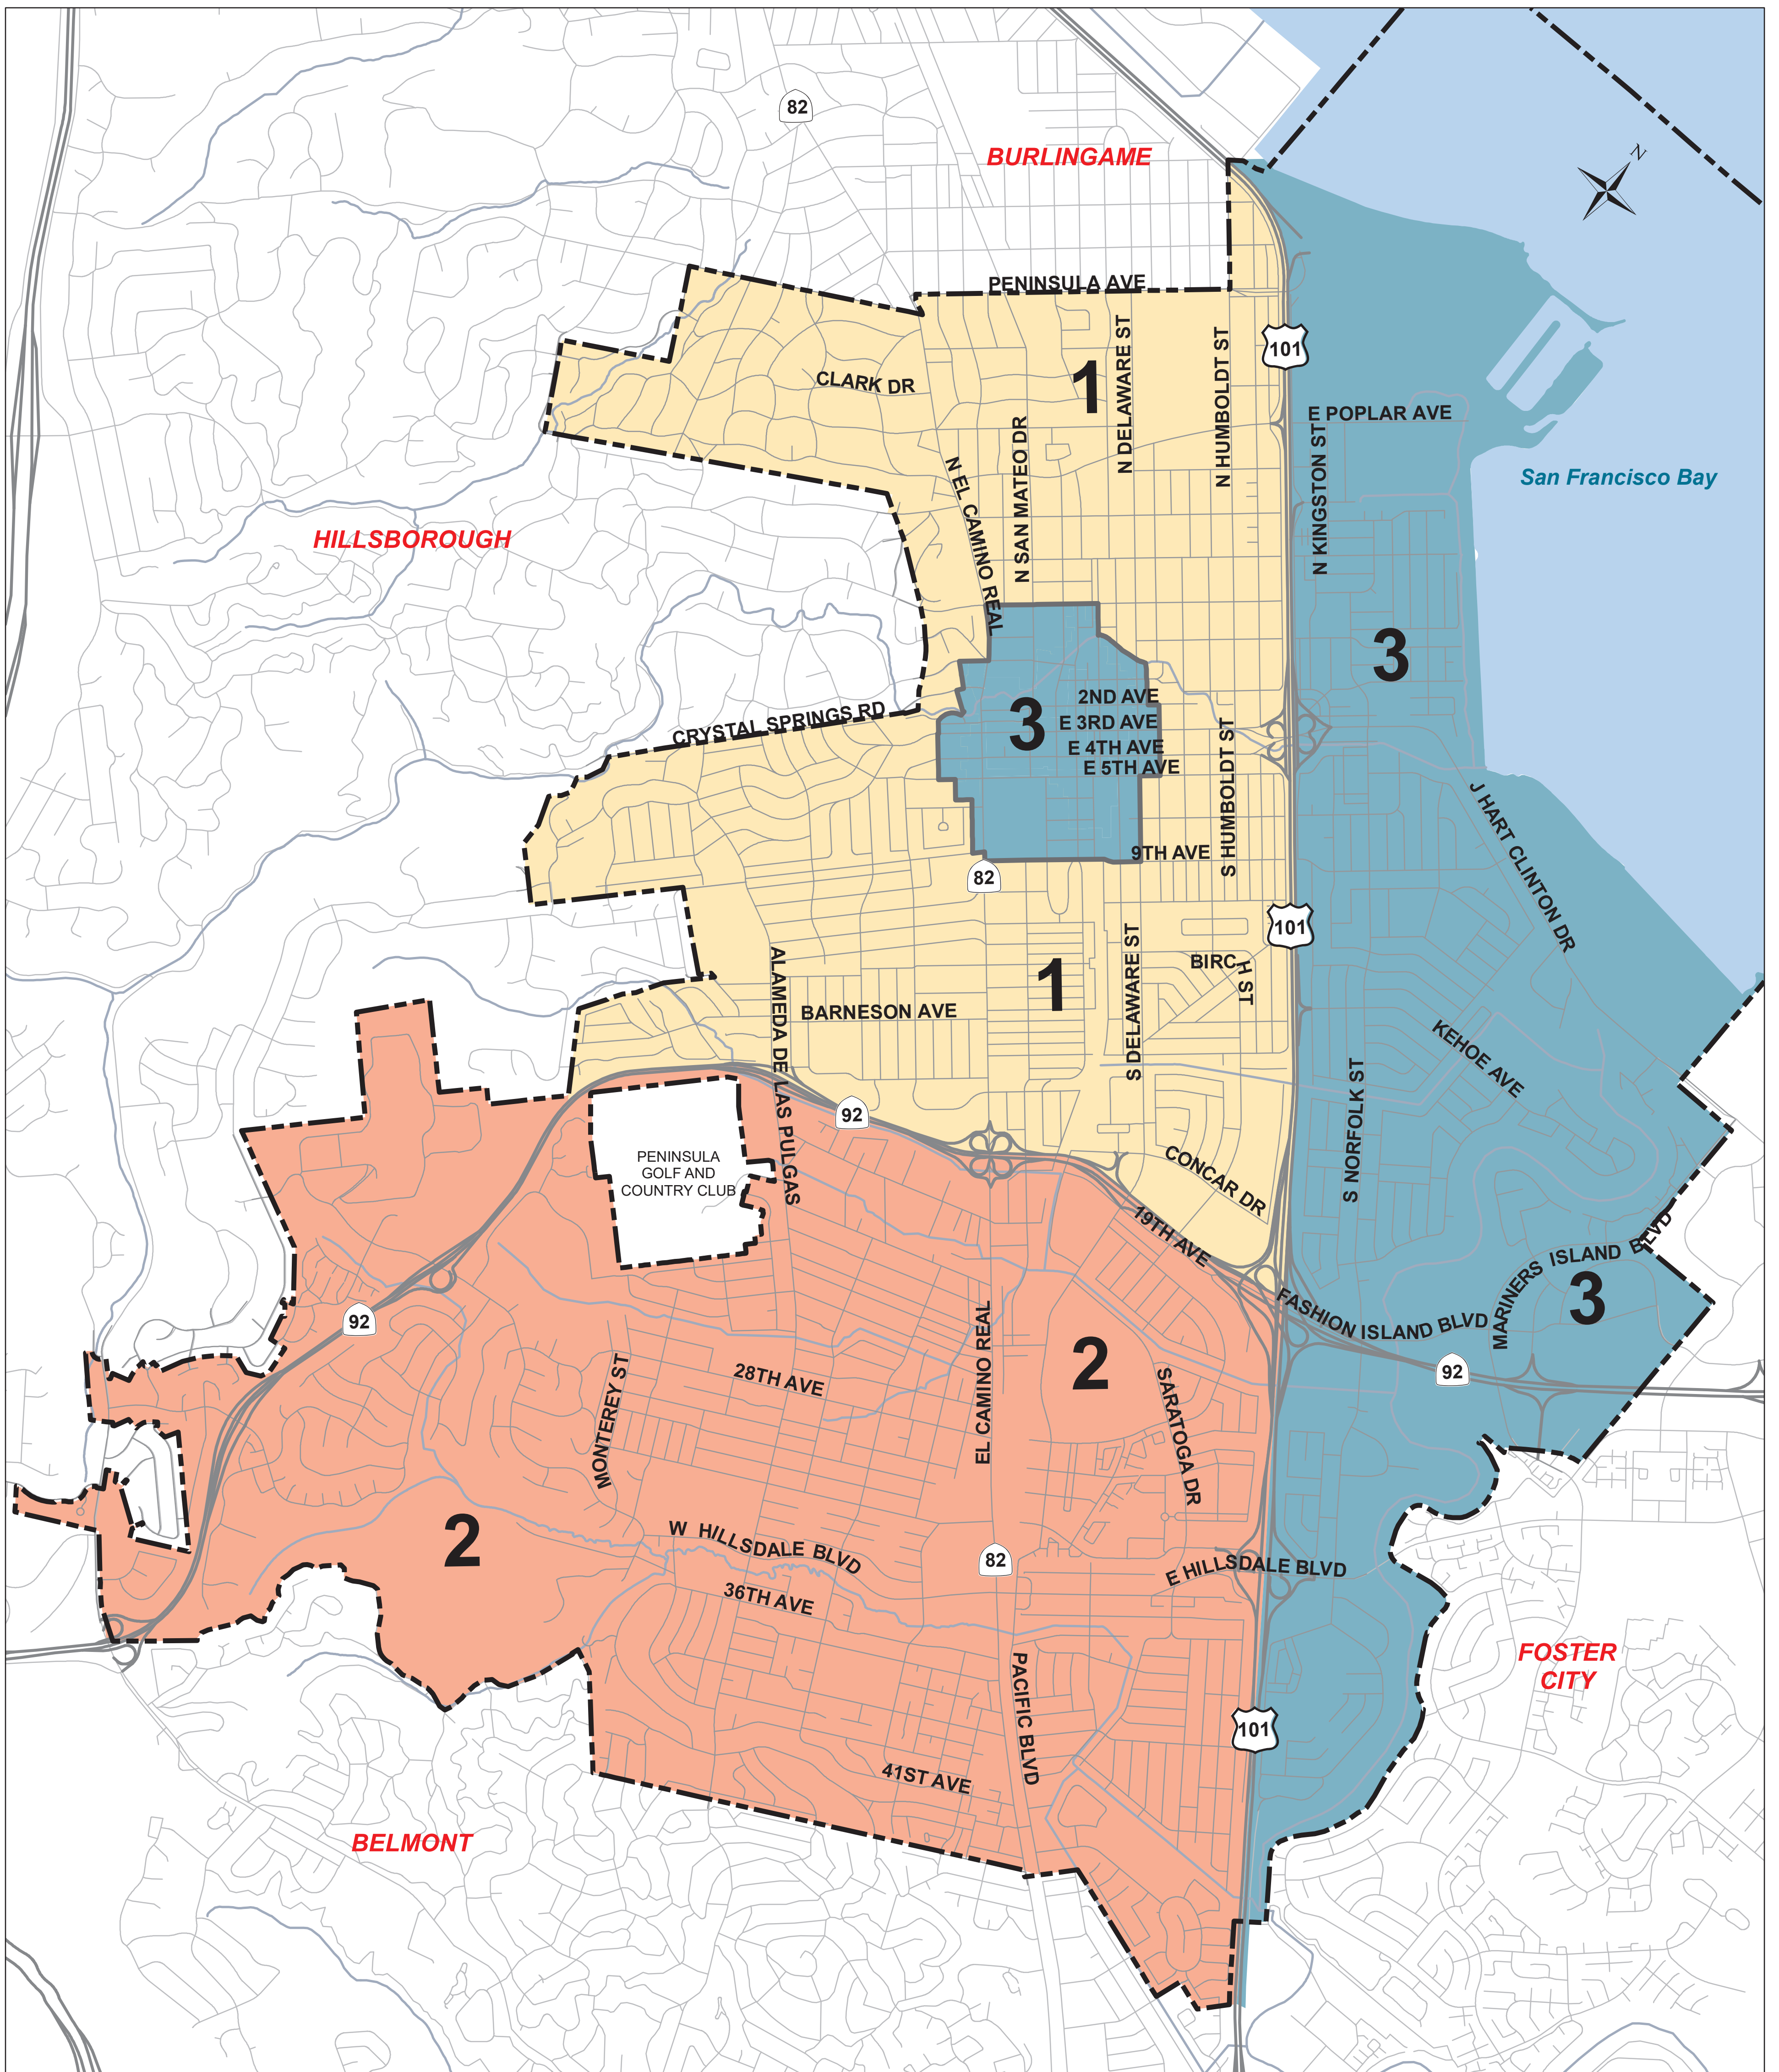

POLICE LIEUTENANT AREAS 2022

Area 1

Lt. Shannon Hagan, L12
 Area 1
 B Team - Nights
 650-522-7683
shagan@cityofsanmateo.org

Area 2

Lt. Anthony Riccardi, L59
 Area 2
 A Team - Nights
 650-522-7689
ariccardi@cityofsanmateo.org

Area 3

Lt. Matt Earnshaw, L27
 Area 3
 Administrative Days
 Traffic Downtown
 650-522-7627
mearnshaw@cityofsanmateo.org
 Crime Reduction Unit (CRU)