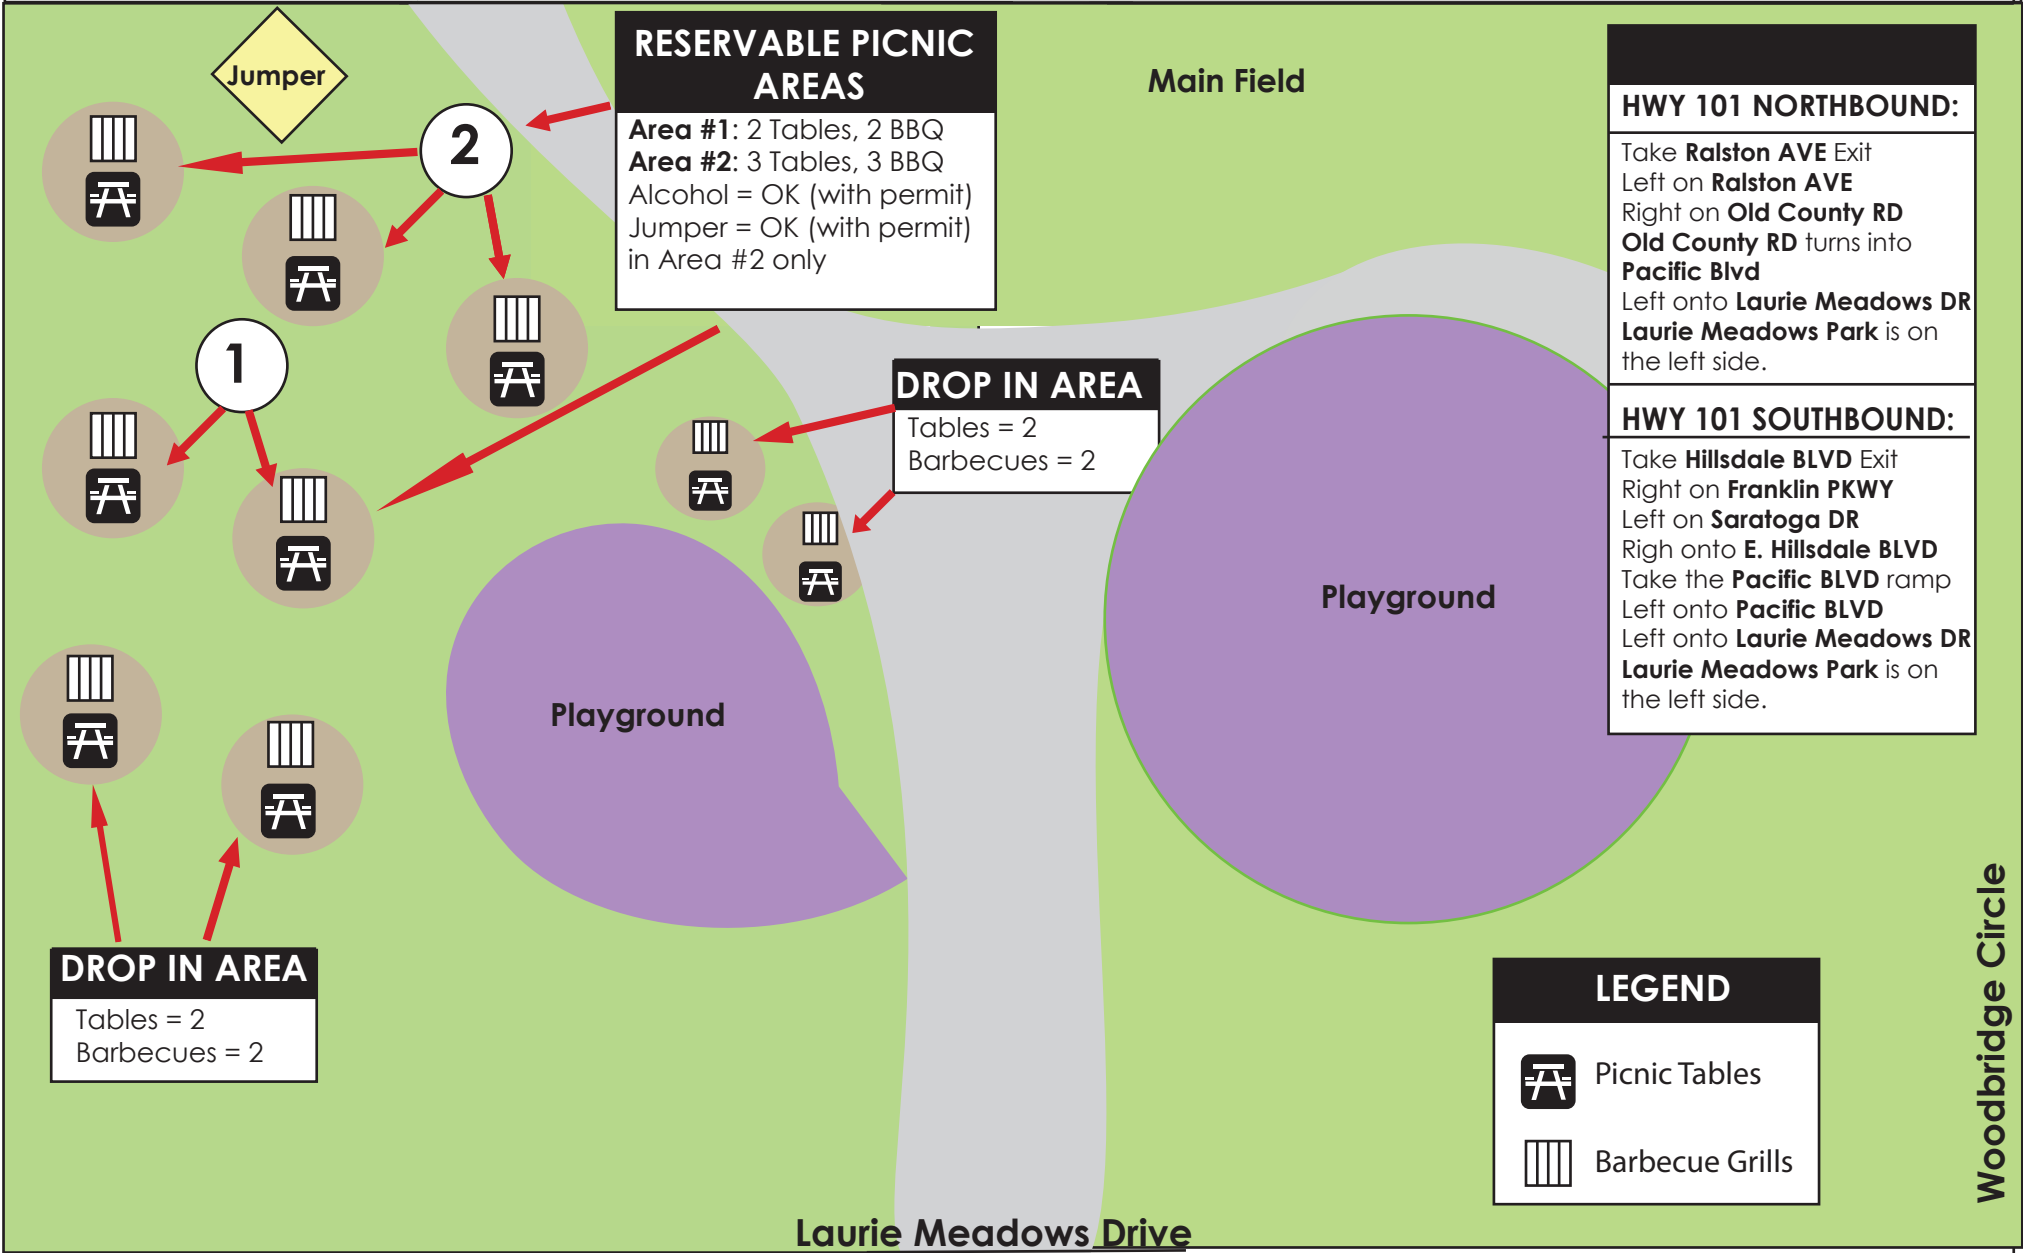

LAURIE MEADOWS PARK

111 Laurie Meadows Drive

Picnic Areas

MAX. CAPACITY

- Area #1: 20 people
- Area #2: 20 people
- Area #3: 30 people

RESERVABLE PICNIC AREAS
Area #1: 2 Tables, 2 BBQ
Area #2: 3 Tables, 3 BBQ
Alcohol = OK (with permit)
Jumper = OK (with permit)
in Area #2 only

DROP IN AREA
Tables = 2
Barbecues = 2

DROP IN AREA
Tables = 2
Barbecues = 2

HWY 101 NORTHBOUND:

Take **Ralston AVE** Exit
Left on **Ralston AVE**
Right on **Old County RD**
Old County RD turns into
Pacific Blvd
Left onto **Laurie Meadows DR**
Laurie Meadows Park is on
the left side.

HWY 101 SOUTHBOUND:

Take **Hillsdale BLVD** Exit
Right on **Franklin PKWY**
Left on **Saratoga DR**
Right onto **E. Hillsdale BLVD**
Take the **Pacific BLVD** ramp
Left onto **Pacific BLVD**
Left onto **Laurie Meadows DR**
Laurie Meadows Park is on
the left side.

LEGEND

- Picnic Tables
- Barbecue Grills

Woodbridge Circle

Laurie Meadows Drive