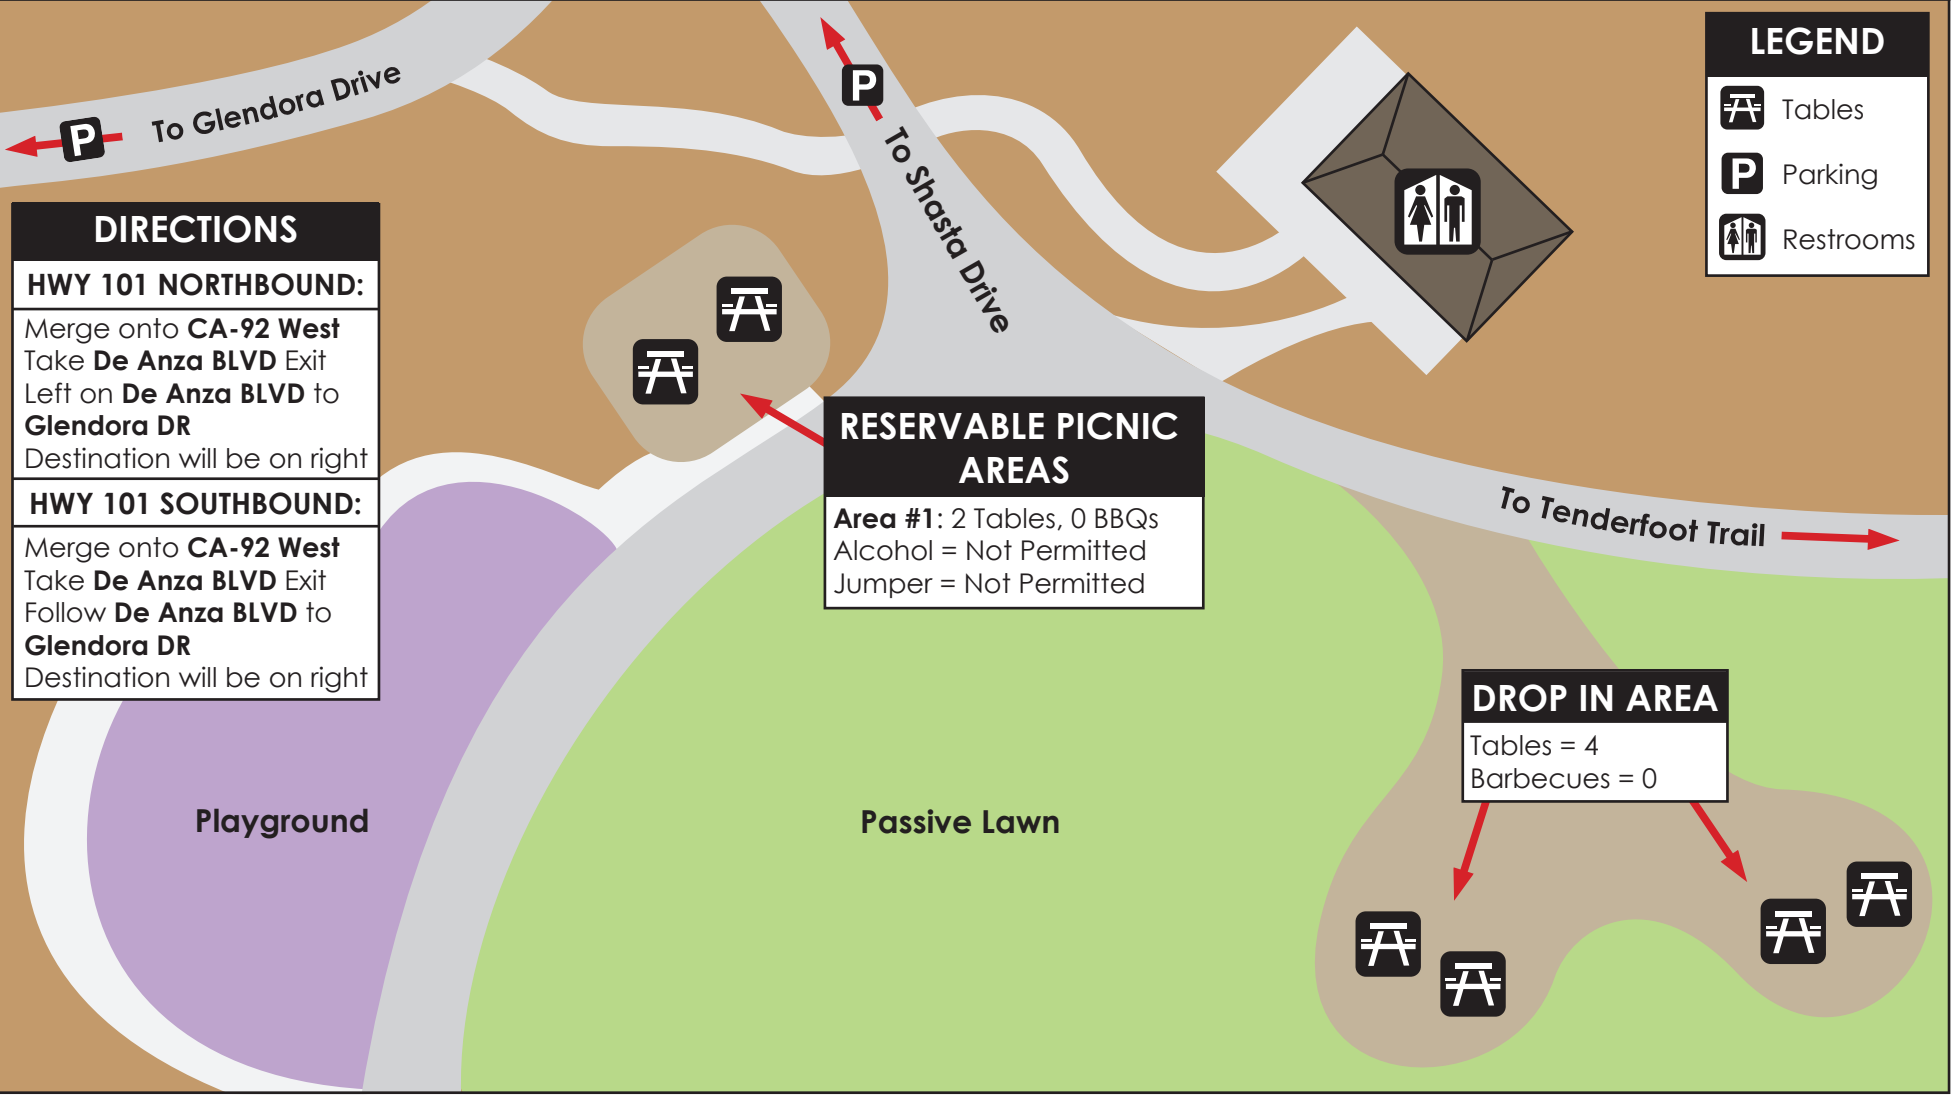

Click to Reserve Picnic Area

LAURELWOOD PARK

3471 Glendora Drive • San Mateo • 94403

Picnic Areas

MAX. CAPACITY

Area #1: 20 people

LEGEND

- Tables
- Parking
- Restrooms

DIRECTIONS

HWY 101 NORTHBOUND:
Merge onto **CA-92 West**
Take **De Anza BLVD** Exit
Left on **De Anza BLVD** to **Glendora DR**
Destination will be on right

HWY 101 SOUTHBOUND:
Merge onto **CA-92 West**
Take **De Anza BLVD** Exit
Follow **De Anza BLVD** to **Glendora DR**
Destination will be on right

RESERVABLE PICNIC AREAS

Area #1: 2 Tables, 0 BBQs
Alcohol = Not Permitted
Jumper = Not Permitted

DROP IN AREA

Tables = 4
Barbecues = 0

Playground

Passive Lawn