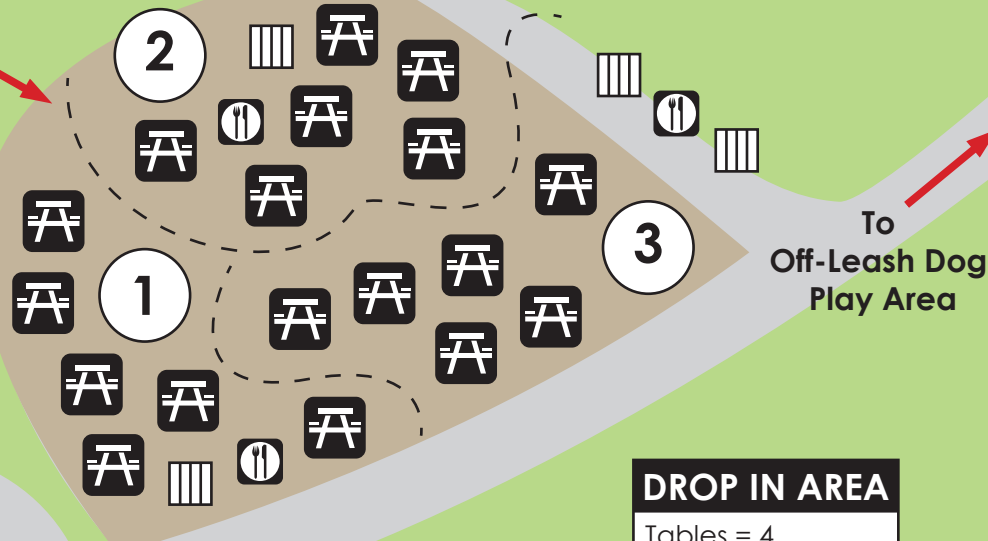

### RESERVABLE PICNIC AREAS

**Area #1:** 6 Tables, 1 BBQ

**Area #2:** 6 Tables, 1 BBQ

**Area #3:** 6 Tables, 2 BBQs

Alcohol = OK (with permit)

Jumper = OK (with permit)

### LEGEND

Tables

Parking

Barbecue Grills

Restrooms

Food Prep Table

Pool

Bayside Field

To  
Off-Leash Dog  
Play Area

Baseball Outfield

### DROP IN AREA

Tables = 4  
Barbecues = 0

Tennis Courts

Playground

Joinville  
Swim  
Center